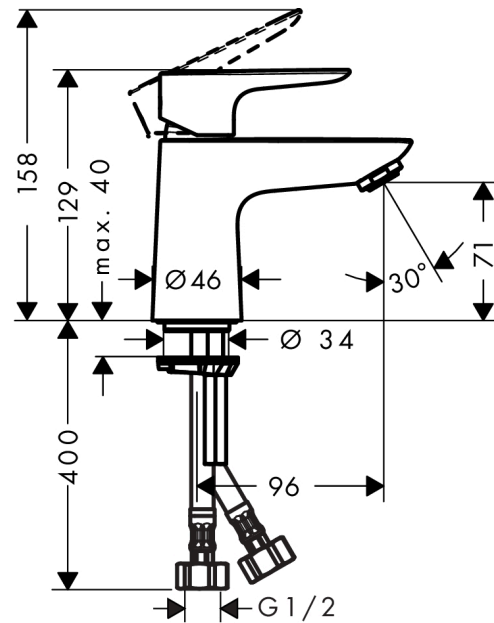

**Talis E**  
**Single lever basin mixer 80 without waste set**  
 Surfaces: **Chrome** Article Number: **71702003**

### Description

**product features**

- ComfortZone 80
- handle variant: lever handle
- projection 107 mm
- spray type: normal spray
- maximum flow rate at 3 bar: 5 l/min
- suitable for continuous flow water heaters
- connection dimension: DN15
- not included: waste set

### Scale drawing