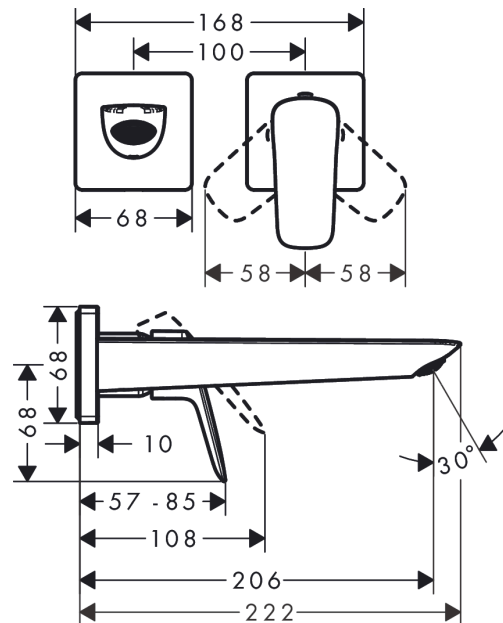

Logis

Single lever basin mixer for concealed installation Fine wall-mounted with spout 20,6 cm
 Finish: **Chrome** Article Number: **71256000**

Description

product features

- consists of: single lever basin mixer for concealed installation wall-mounted, waste set
- projection: 206 mm
- handle variant: lever handle
- spray type: normal spray
- maximum flow rate at 3 bar: 5 l/min
- ceramic cartridge
- temperature limitation adjustable
- suitable for continuous flow water heaters
- non-closing waste set
- material waste set: metal
- connection type: basic set
- connection dimension: DN15
- handle can be positioned on the right or left, depending on the basic set installation

Technology

Certificates / Sustainability

Product image

Scale drawing

Logis

Single lever basin mixer for concealed installation Fine wall-mounted with spout 20,6 cm

Finish: **Chrome** Article Number: **71256000**