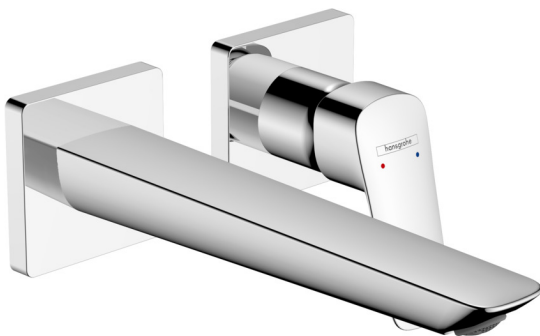

Logis

Single lever basin mixer for concealed installation Fine wall-mounted with spout 20,6 cm
 Finish: **Chrome** Article Number: **71256000**

Description

product features

- consists of: single lever basin mixer for concealed installation wall-mounted, waste set
- projection: 206 mm
- handle variant: lever handle
- spray type: normal spray
- maximum flow rate at 3 bar: 5 l/min
- ceramic cartridge
- temperature limitation adjustable
- suitable for continuous flow water heaters
- non-closing waste set
- material waste set: metal
- connection type: basic set
- connection dimension: DN15
- handle can be positioned on the right or left, depending on the basic set installation

Technology

Certificates / Sustainability

Product image

Scale drawing

Logis

Single lever basin mixer for concealed installation Fine wall-mounted with spout 20,6 cm

Finish: **Chrome** Article Number: **71256000**