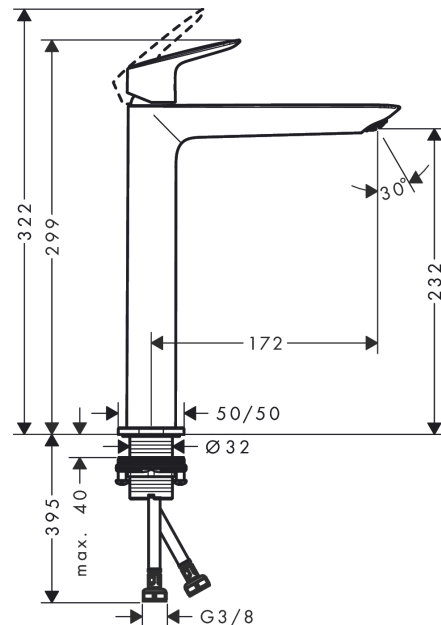

##### product features

- ComfortZone 240
- projection: 172 mm
- spout height: 232 mm
- handle variant: lever handle
- spray type: normal spray
- ceramic cartridge
- temperature limitation adjustable
- suitable for continuous flow water heaters
- connection type: G 1/2 connections
- connection dimension: DN15

#### Product image

#### Scale drawing