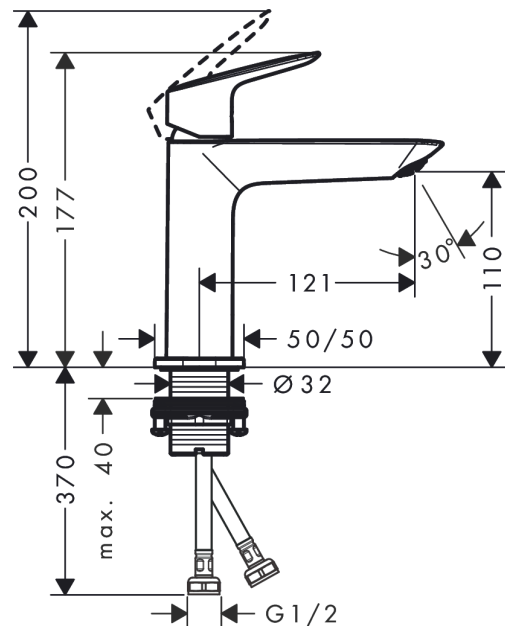

Logis

Single lever basin mixer 110 Fine without waste set

Finish: **Chrome** Article Number: **71253003**

Description

product features

- ComfortZone 110
- projection: 121 mm
- spout height: 110 mm
- handle variant: lever handle
- ceramic cartridge
- temperature limitation adjustable
- suitable for continuous flow water heaters
- connection type: G 1/2 connections
- connection dimension: DN15

Technology

Certificates / Sustainability

Product image

Scale drawing

Flowchart