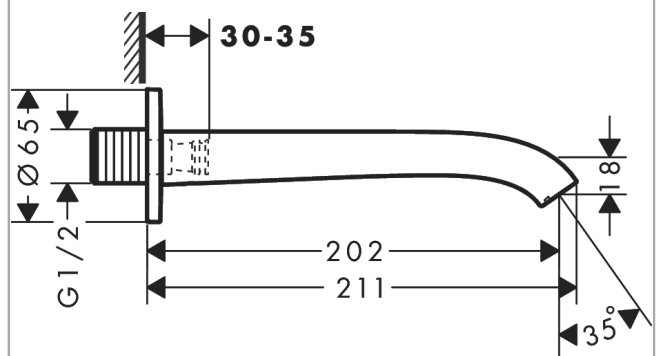

#### product features

- 1 function
- connection type: G 1/2
- with escutcheon
- projection: 202 mm
- wall-mounted
- maximum flow rate at 3 bar: 24,3 l/min
- spray type: WaterfallStream

### Scale drawing