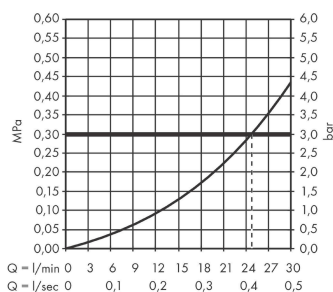

Vivenis

Bath spout

Finish: **Matt Black**

Article Number: **75410670**

Description

product features

- 1 function
- connection type: G 1/2
- with escutcheon
- projection: 202 mm
- wall-mounted
- maximum flow rate at 3 bar: 24,3 l/min
- spray type: WaterfallStream

Technology

Design awards

reddot winner 2021

GERMAN
DESIGN
AWARD
WINNER
2022

Product image

Scale drawing

Flowchart

The consumption was measured in combination with the appropriate fittings (thermostat/mixer/in-wall valve) to reflect actual application in practice.