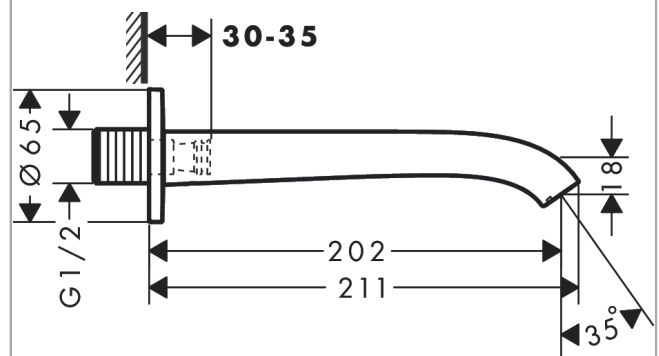

Vivenis

Bath spout

Finish: **Matt Black**

Article Number: **75410670**

Description

product features

- 1 function
- connection type: G 1/2
- with escutcheon
- projection: 202 mm
- wall-mounted
- maximum flow rate at 3 bar: 24,3 l/min
- spray type: WaterfallStream

Technology

Design awards

reddot winner 2021

GERMAN
DESIGN
AWARD
WINNER
2022

Product image

Scale drawing

Flowchart

The consumption was measured in combination with the appropriate fittings (thermostat/mixer/in-wall valve) to reflect actual application in practice.