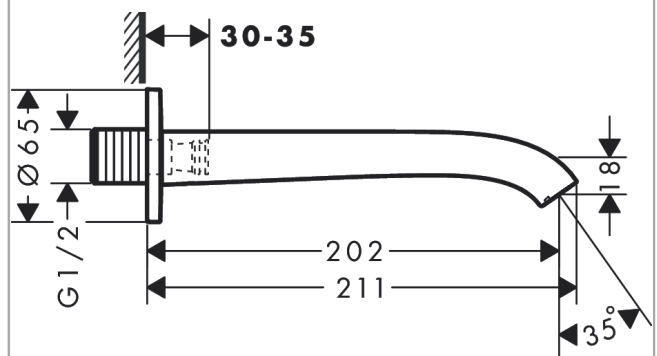

##### product features

- 1 function
- connection type: G 1/2
- with escutcheon
- projection: 202 mm
- wall-mounted
- maximum flow rate at 3 bar: 24,3 l/min
- spray type: WaterfallStream

#### Scale drawing