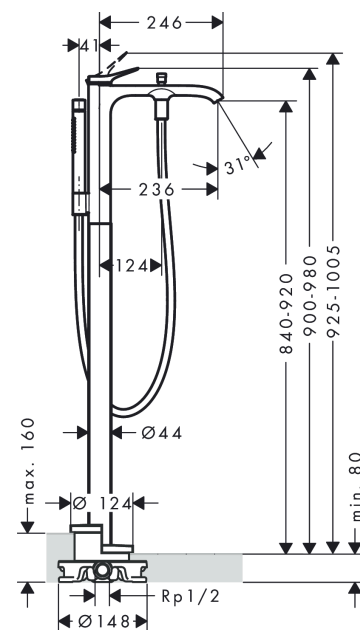

Vivenis

Single lever bath mixer floor-standing 2 ticks

Finish: **Matt White** Article Number: **75445709**

Description

product features

- consists of: single lever bath mixer floor standing, baton hand shower, shower hose, shower holder
- 2 functions
- spray type mixer: WaterfallStream
- spray type hand shower: Rain, Mono
- maximum flow rate at 3 bar: 22,2 l/min
- flow rate for bath spout at 3 bar: 22,2 l/min
- flow rate of hand shower at 3 bar: 6,2 l/min
- ceramic cartridge
- temperature limitation adjustable
- diverter with automatic resetting
- non-return valve
- connection dimension: DN15
- connection type: basic set
- deck mounted
- min. operating pressure: 1 bar
- max. operating pressure: 10 bar

Technology

Design awards

reddot winner 2021

Certificates / Sustainability

Product image

Scale drawing