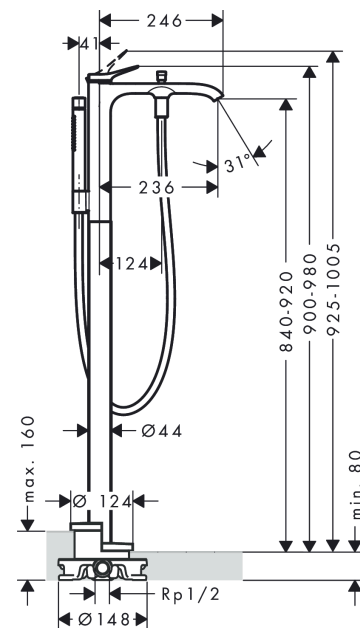

Vivenis

Single lever bath mixer floor-standing 2 ticks

Finish: **Matt Black** Article Number: **75445679**

Description

product features

- consists of: single lever bath mixer floor standing, baton hand shower, shower hose, shower holder
- 2 functions
- spray type mixer: WaterfallStream
- spray type hand shower: Rain, Mono
- maximum flow rate at 3 bar: 22,2 l/min
- flow rate for bath spout at 3 bar: 22,2 l/min
- flow rate of hand shower at 3 bar: 6,2 l/min
- ceramic cartridge
- temperature limitation adjustable
- diverter with automatic resetting
- non-return valve
- connection dimension: DN15
- connection type: basic set
- deck mounted
- min. operating pressure: 1 bar
- max. operating pressure: 10 bar

Technology

Design awards

reddot winner 2021

Certificates / Sustainability

Product image

Scale drawing

Vivenis

Single lever bath mixer floor-standing 2 ticks

Finish: **Matt Black** Article Number: **75445679**

Flowchart