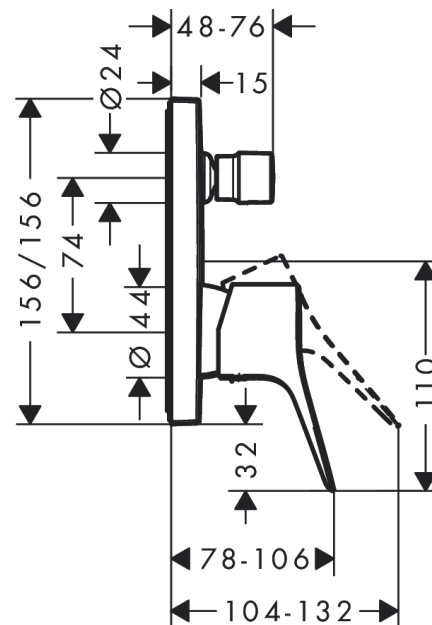

Scale drawing