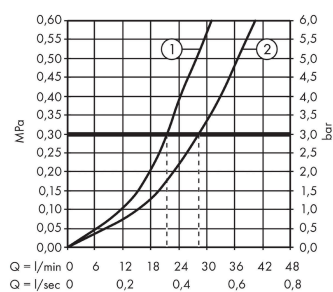

Flowchart

- ① Shower outlet
- ② Tub outlet