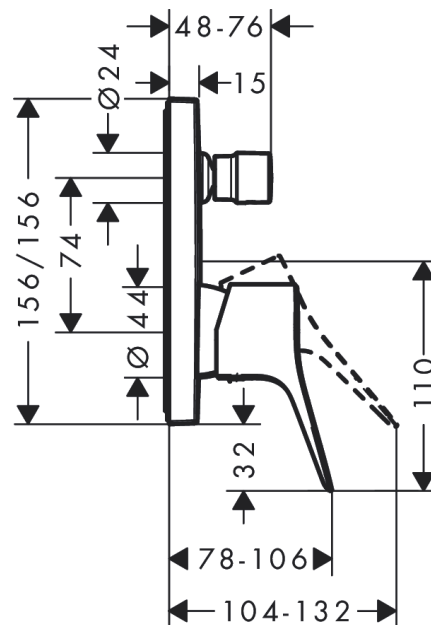

Scale drawing