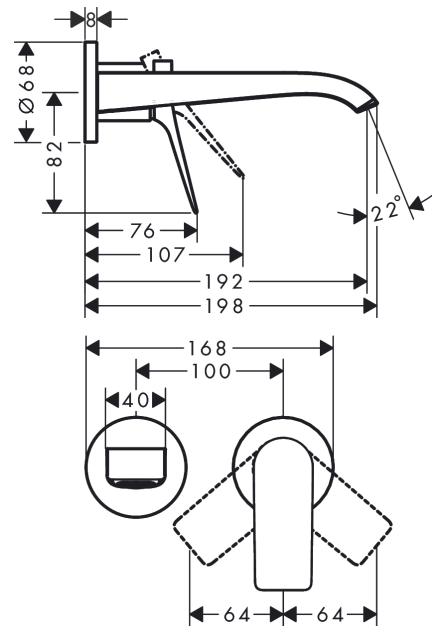

Scale drawing