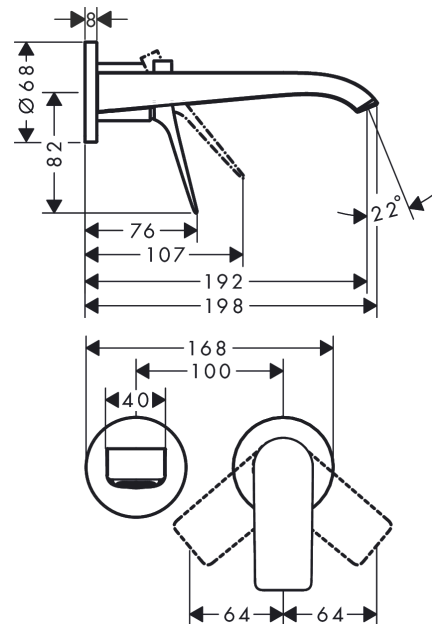

#### product features

- consists of: single lever basin mixer for concealed installation wall-mounted, waste set
- projection: 192 mm
- spray type: WaterfallStream
- maximum flow rate at 3 bar: 5 l/min
- ceramic cartridge
- temperature limitation adjustable
- suitable for continuous flow water heaters
- non-closing waste set
- material waste set: metal
- connection type: basic set
- connection dimension: DN15
- handle can be positioned on the right or left, depending on the basic set installation

### Scale drawing

**Vivenis**

**Single lever basin mixer for concealed installation wall-mounted with spout 19,2 cm**

Finish: **Chrome** Article Number: **75050000**

**Flowchart**