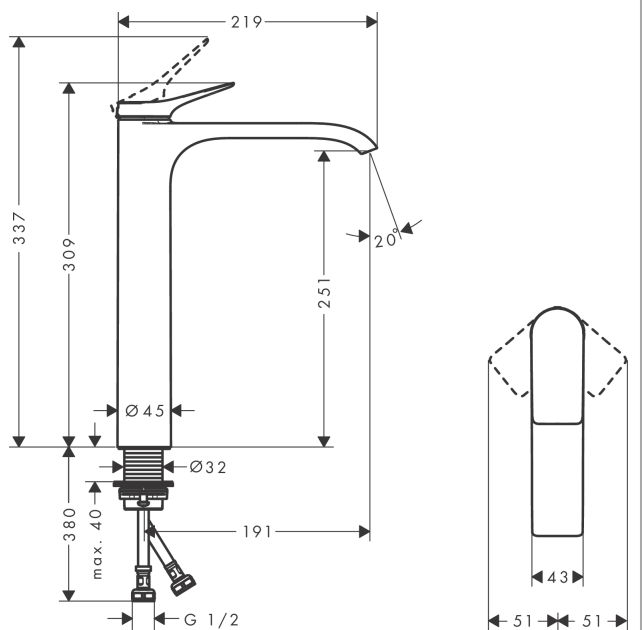

Vivenis

Single lever basin mixer 250 for wash bowls without waste set

Finish: **Matt White** Article Number: **75042703**

Description

product features

- ComfortZone 250
- projection: 191 mm
- spout height: 251 mm
- spray type: WaterfallStream
- maximum flow rate at 3 bar: 5 l/min
- ceramic cartridge
- temperature limitation adjustable
- suitable for continuous flow water heaters
- connection type: G 1/2 connections
- connection dimension: DN15

Technology

Design awards

reddot winner 2021

Certificates

Product image

Scale drawing

Flowchart