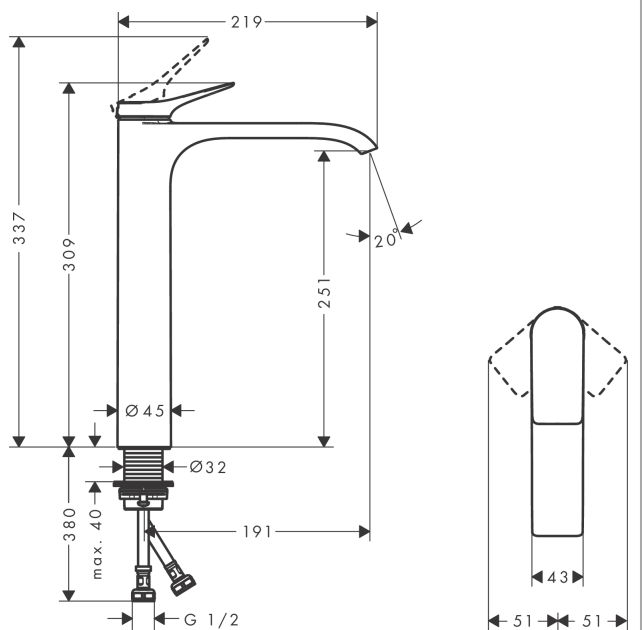

Vivenis

Single lever basin mixer 250 for wash bowls without waste set

Finish: **Matt Black** Article Number: **75042673**

Description

product features

- ComfortZone 250
- projection: 191 mm
- spout height: 251 mm
- spray type: WaterfallStream
- maximum flow rate at 3 bar: 5 l/min
- ceramic cartridge
- temperature limitation adjustable
- suitable for continuous flow water heaters
- connection type: G 1/2 connections
- connection dimension: DN15

Technology

Design awards

reddot winner 2021

Certificates

Product image

Scale drawing

Flowchart