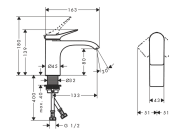

Vivenis

Single lever basin mixer 80 without waste set

Finish: **Matt White** Article Number: **75012703**

Description

product features

- ComfortZone 80
- projection: 133 mm
- spout height: 80 mm
- spray type: WaterfallStream
- maximum flow rate at 3 bar: 5 l/min
- ceramic cartridge
- temperature limitation adjustable
- suitable for continuous flow water heaters
- connection type: G ½ connections
- connection dimension: DN15

Technology

Design awards

reddot winner 2021

GERMAN
DESIGN
AWARD
WINNER
2022

Certificates

Product image

Scale drawing

Flowchart