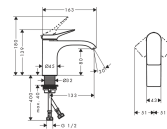

Scale drawing