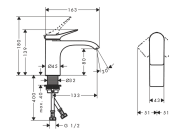

Scale drawing