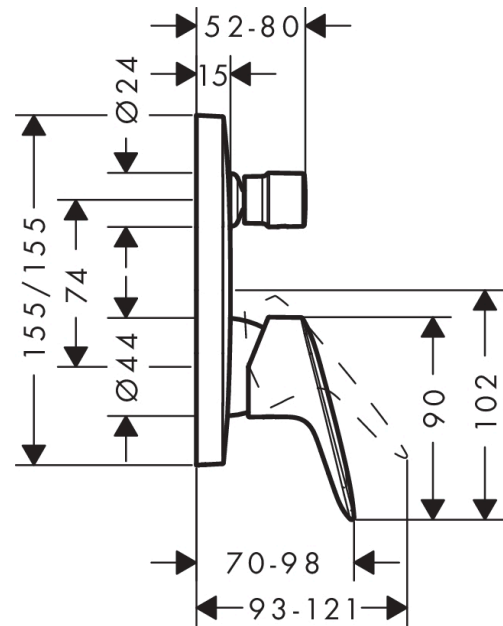

Logis
Single lever bath mixer for concealed installation
 Surfaces: **Chrome** Article Number: **71405003**

Description

product features

- scope of supply: handle, sleeve, escutcheon, diverter, mixing unit

Certificates

Product image

Scale drawing

Flowchart