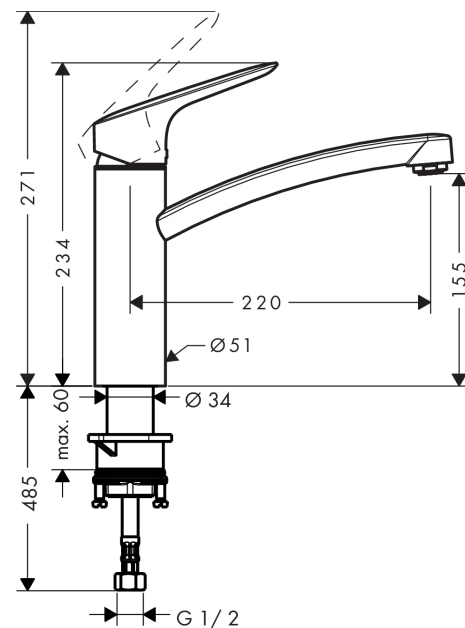

Logis M31

Single lever kitchen mixer 160, 1jet

Surfaces: **Chrome** Article Number: **71832003**

Description

product features

- ComfortZone 160
- swivel range 360°
- normal spray
- maximum flow rate at 3 bar: 7 l/min
- suitable for continuous flow water heaters

Technology

Certificates

Product image

Scale drawing

Flowchart