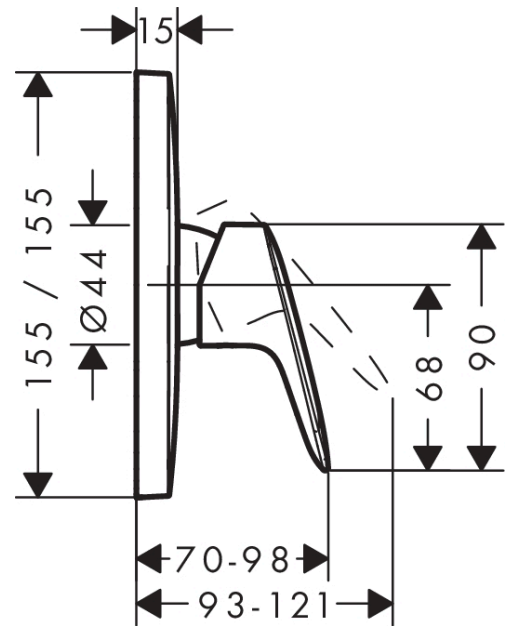

**Logis**  
**Single lever shower mixer for concealed installation**  
 Surfaces: **Chrome** Article Number: **71605003**

**Description**

**product features**

- connection type: basic set
- scope of supply: escutcheon, handle, sleeve, mixing unit

**Certificates**

**Product image**

**Scale drawing**

**Flowchart**