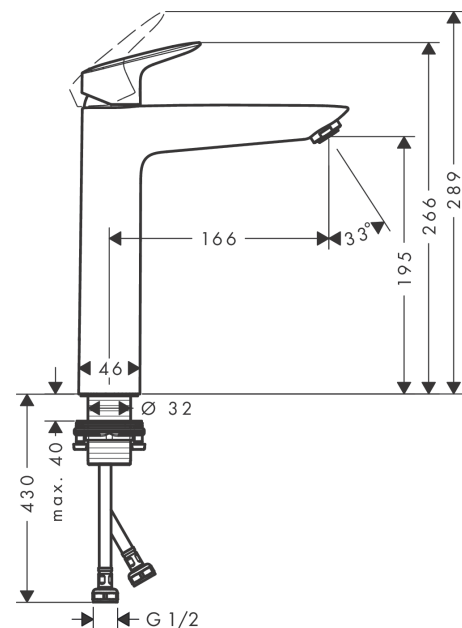

Logis

Single lever basin mixer 190 without waste set

Surfaces: **Chrome** Article Number: **71091003**

Description

product features

- ComfortZone 190
- projection 166 mm
- normal spray
- flow rate at 3 bar: 5 l/min
- suitable for continuous flow water heaters
- not included: waste set

Technology

Certificates

Product image

Scale drawing

Flowchart