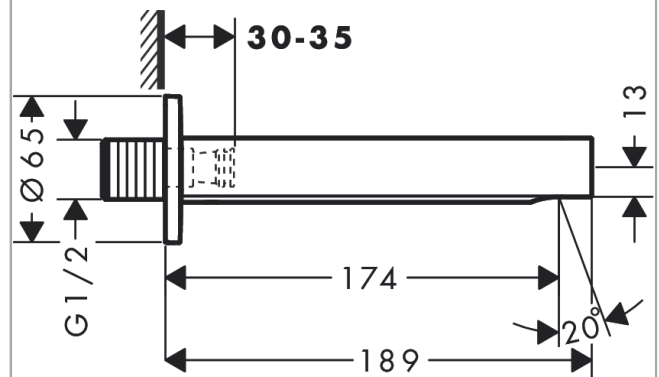

##### product features

- 1 function
- connection type: G 1/2
- with escutcheon
- projection: 174 mm
- wall-mounted
- maximum flow rate at 3 bar: 20,3 l/min
- spray type: normal spray

#### Scale drawing