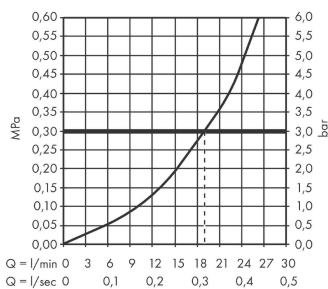

Finoris

Bath spout

Finish: **Matt Black**

Article Number: **76410670**

Description

product features

- 1 function
- connection type: G 1/2
- with escutcheon
- projection: 174 mm
- wall-mounted
- maximum flow rate at 3 bar: 20,3 l/min
- spray type: normal spray

Technology

Design awards

reddot winner 2021

Product image

Scale drawing

Flowchart

The consumption was measured in combination with the appropriate fittings (thermostat/mixer/in-wall valve) to reflect actual application in practice.