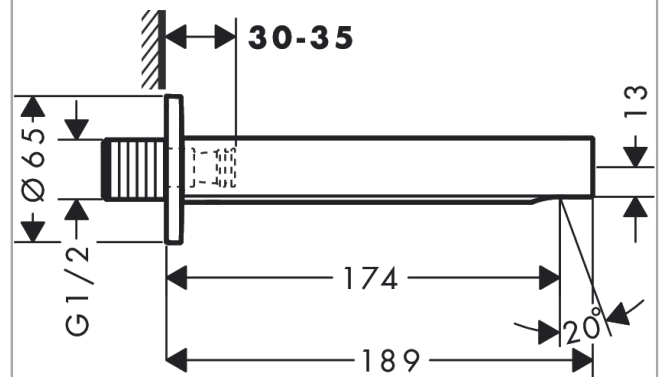

#### product features

- 1 function
- connection type: G 1/2
- with escutcheon
- projection: 174 mm
- wall-mounted
- maximum flow rate at 3 bar: 20,3 l/min
- spray type: normal spray

### Scale drawing