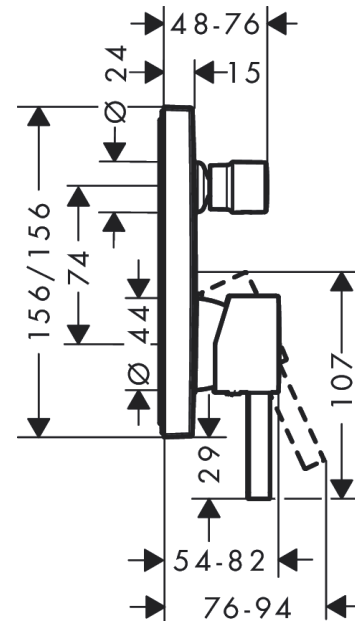

#### product features

- 2 functions
- flow rate upper outlet: 21 l/min
- flow rate lower outlet: 29 l/min
- ceramic cartridge
- temperature limitation adjustable
- diverter with automatic resetting
- with silencer
- connection type: basic set
- min. operating pressure: 1 bar
- max. operating pressure: 10 bar

### Scale drawing