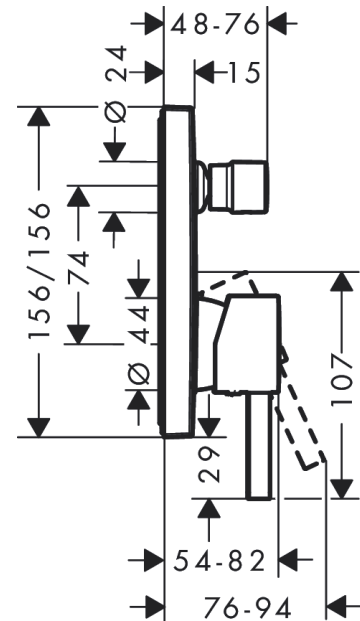

Finoris

Single lever bath mixer for concealed installation for iBox universal

Finish: **Matt Black** Article Number: **76415673**

Description

product features

- 2 functions
- flow rate upper outlet: 21 l/min
- flow rate lower outlet: 29 l/min
- ceramic cartridge
- temperature limitation adjustable
- diverter with automatic resetting
- with silencer
- connection type: basic set
- min. operating pressure: 1 bar
- max. operating pressure: 10 bar

Design awards

reddot winner 2021

Certificates

Product image

Scale drawing

Flowchart