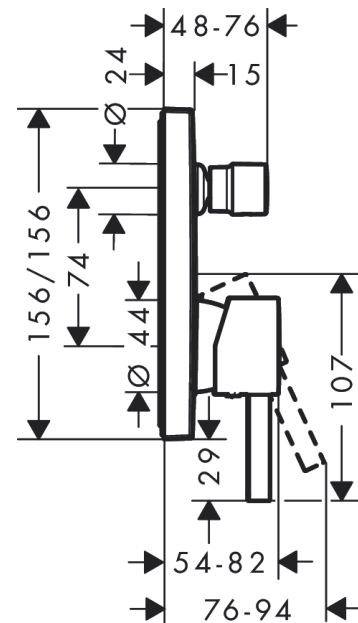

Finoris

Single lever bath mixer for concealed installation for iBox universal

Finish: **Chrome** Article Number: **76415003**

Description

product features

- 2 functions
- flow rate upper outlet: 21 l/min
- flow rate lower outlet: 29 l/min
- ceramic cartridge
- temperature limitation adjustable
- diverter with automatic resetting
- with silencer
- connection type: basic set
- min. operating pressure: 1 bar
- max. operating pressure: 10 bar

Design awards

reddot winner 2021

Certificates

Product image

Scale drawing

Flowchart