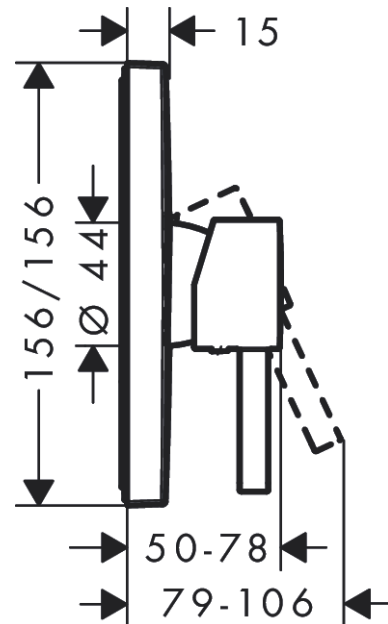

Finoris

Single lever shower mixer for concealed installation for iBox universal

Finish: **Matt White** Article Number: **76615703**

Description

product features

- 1 function
- maximum flow rate at 3 bar: 23 l/min
- ceramic cartridge
- temperature limitation adjustable
- with silencer
- connection dimension: DN15
- min. operating pressure: 1 bar
- max. operating pressure: 10 bar
- connection type: basic set

Design awards

reddot winner 2021

Certificates

Product image

Scale drawing

Flowchart