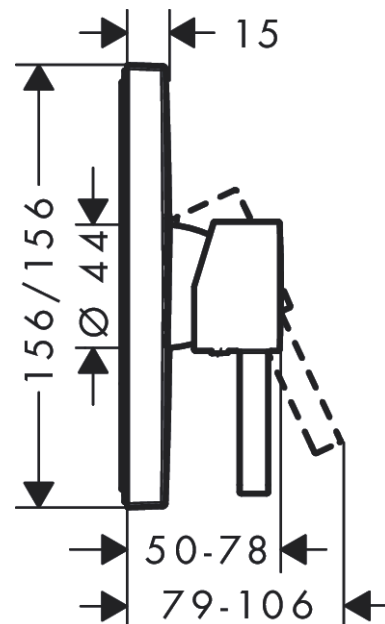

#### product features

- 1 function
- maximum flow rate at 3 bar: 23 l/min
- ceramic cartridge
- temperature limitation adjustable
- with silencer
- connection dimension: DN15
- min. operating pressure: 1 bar
- max. operating pressure: 10 bar
- connection type: basic set

### Scale drawing