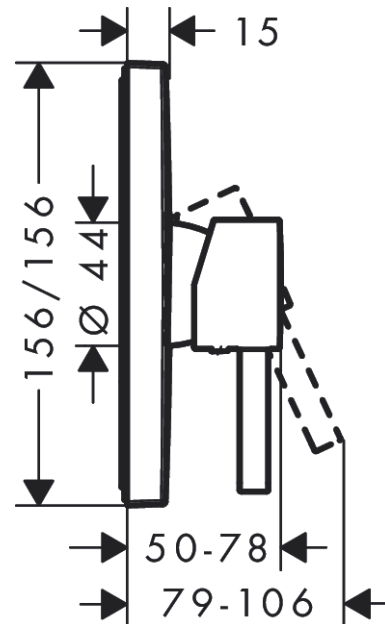

#### product features

- 1 function
- maximum flow rate at 3 bar: 23 l/min
- ceramic cartridge
- temperature limitation adjustable
- with silencer
- connection dimension: DN15
- min. operating pressure: 1 bar
- max. operating pressure: 10 bar
- connection type: basic set

### Scale drawing