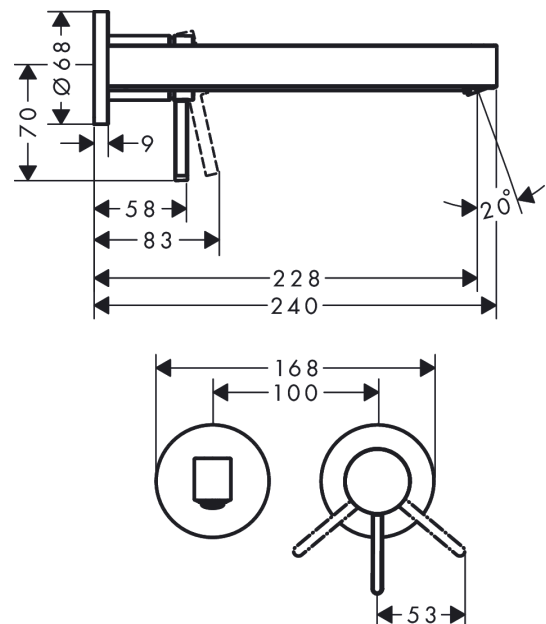

Finoris

Single lever basin mixer for concealed installation wall-mounted with spout 22,8 cm

Finish: **Matt White** Article Number: **76050700**

Description

product features

- consists of: single lever basin mixer for concealed installation wall-mounted, waste set
- projection: 228 mm
- spray type: laminar spray
- maximum flow rate at 3 bar: 5 l/min
- ceramic cartridge
- suitable for continuous flow water heaters
- non-closing waste set
- material waste set: metal
- connection type: basic set
- connection dimension: DN15
- handle can be positioned on the right or left, depending on the basic set installation

Technology

Design awards

reddot winner 2021

Certificates

Product image

Scale drawing

Flowchart