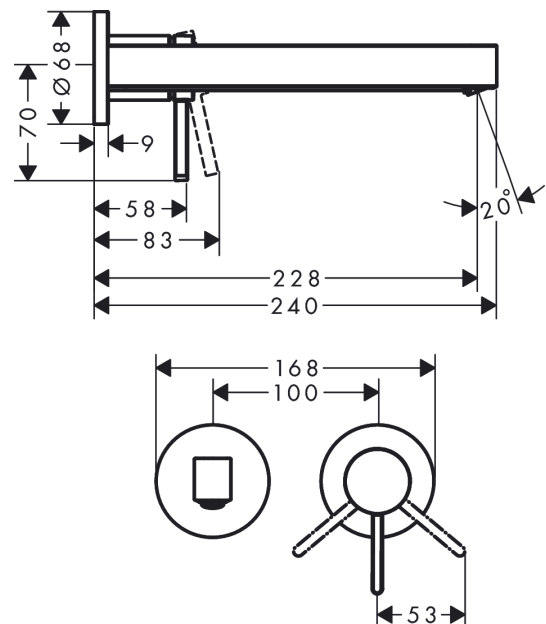

Finoris

Single lever basin mixer for concealed installation wall-mounted with spout 22,8 cm

Finish: **Matt Black** Article Number: **76050670**

Description

product features

- consists of: single lever basin mixer for concealed installation wall-mounted, waste set
- projection: 228 mm
- spray type: laminar spray
- maximum flow rate at 3 bar: 5 l/min
- ceramic cartridge
- suitable for continuous flow water heaters
- non-closing waste set
- material waste set: metal
- connection type: basic set
- connection dimension: DN15
- handle can be positioned on the right or left, depending on the basic set installation

Technology

Design awards

reddot winner 2021

Certificates

Product image

Scale drawing

Flowchart