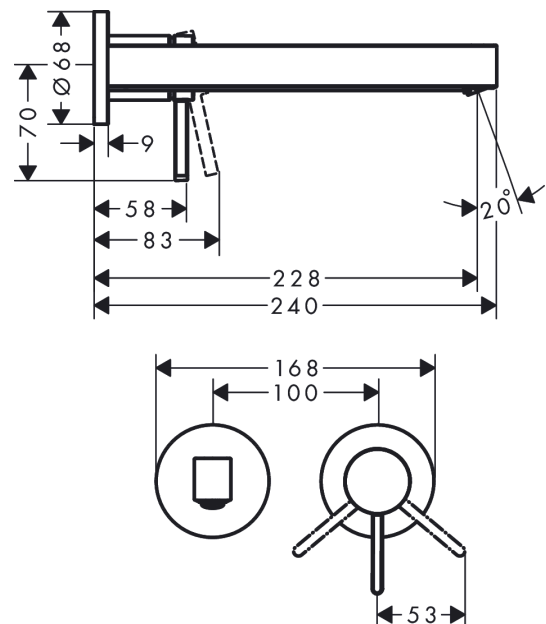

#### product features

- consists of: single lever basin mixer for concealed installation wall-mounted, waste set
- projection: 228 mm
- spray type: laminar spray
- maximum flow rate at 3 bar: 5 l/min
- ceramic cartridge
- suitable for continuous flow water heaters
- non-closing waste set
- material waste set: metal
- connection type: basic set
- connection dimension: DN15
- handle can be positioned on the right or left, depending on the basic set installation

### Scale drawing