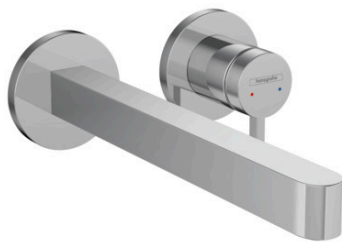

Finoris

Single lever basin mixer for concealed installation wall-mounted with spout 22,8 cm

Finish: **Chrome** Article Number: **76050000**

Description

product features

- consists of: single lever basin mixer for concealed installation wall-mounted, waste set
- projection: 228 mm
- spray type: laminar spray
- maximum flow rate at 3 bar: 5 l/min
- ceramic cartridge
- suitable for continuous flow water heaters
- non-closing waste set
- material waste set: metal
- connection type: basic set
- connection dimension: DN15
- handle can be positioned on the right or left, depending on the basic set installation

Technology

Design awards

reddot winner 2021

Certificates

Product image