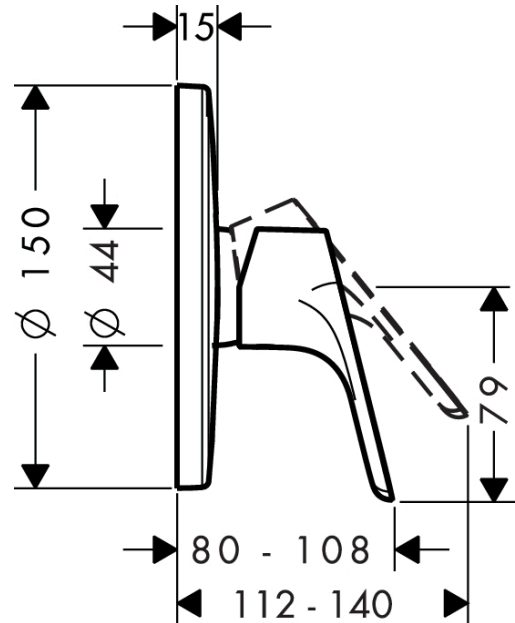

Decor

Single lever shower mixer for concealed installation

Finish: **Brushed Black Chrome** Article Number: **31965343**

Description

product features

- 1 function
- maximum flow rate at 3 bar: 22 l/min
- ceramic cartridge
- connection dimension: DN15
- connection type: basic set

Certificates

Product image

Scale drawing

Flowchart