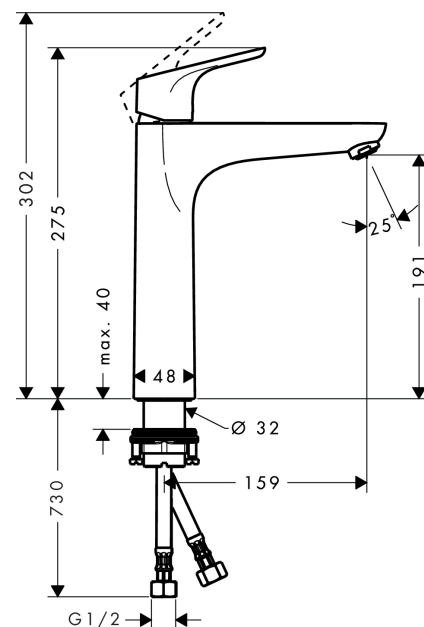

Decor

Single lever basin mixer 190 without waste set

Finish: **Brushed Black Chrome** Article Number: **31518343**

Description

product features

- ComfortZone 190
- spout height: 191 mm
- spray type: normal spray
- maximum flow rate at 3 bar: 5 l/min
- ceramic cartridge
- temperature limitation adjustable
- suitable for continuous flow water heaters
- connection type: G 1/2 connections
- connection dimension: DN15

Technology

Certificates

Product image

Scale drawing

Flowchart