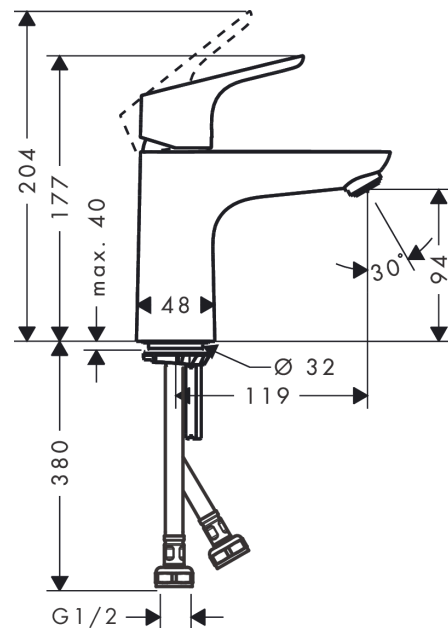

Decor

Single lever basin mixer 100 without waste set

Finish: **Brushed Black Chrome** Article Number: **31517343**

Description

product features

- ComfortZone 100
- spout height: 94 mm
- maximum flow rate at 3 bar: 5 l/min
- ceramic cartridge
- temperature limitation adjustable
- suitable for continuous flow water heaters
- connection type: G 1/2 connections
- connection dimension: DN15

Technology

Certificates

Product image

Scale drawing

Flowchart