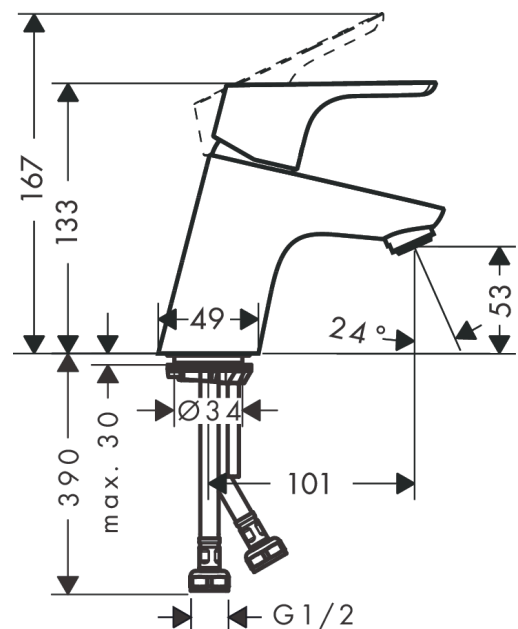

Decor

Single lever basin mixer 70 without waste set

Finish: **Brushed Black Chrome** Article Number: **31733343**

Description

product features

- ComfortZone 70
- spout height: 53 mm
- spray type: normal spray
- maximum flow rate at 3 bar: 5 l/min
- ceramic cartridge
- temperature limitation adjustable
- suitable for continuous flow water heaters
- connection type: G 1/2 connections
- connection dimension: DN15

Technology

Certificates

Product image

Scale drawing

Flowchart