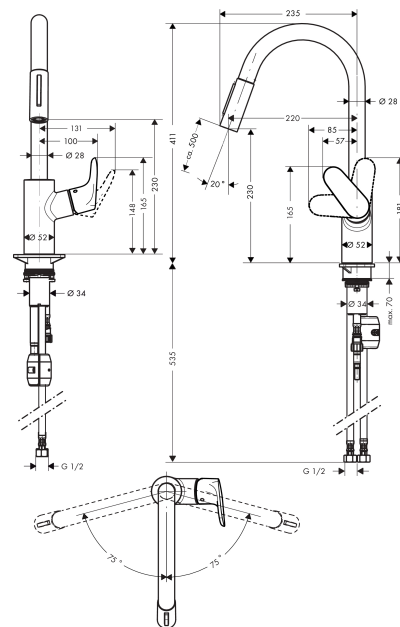

Decor

Single lever kitchen mixer 240, 7 l/min, pull-out spray, 2jet
 Finish: **Brushed Black Chrome** Article Number: **31815343**

Description

product features

- swivel range 150°
- laminar spray, shower spray
- lockable shower spray, spray returns through pressing spray diverter
- MagFit magnetic shower support
- quick connect hose
- connection dimension: DN15
- maximum flow rate at 3 bar: 7 l/min
- ceramic cartridge
- connection type: G 1/2 connections
- temperature limitation adjustable
- integrated non-return valve
- suitable for continuous flow water heaters
- extension length up to 50 cm

Technology

Certificates

Product image

Scale drawing

Decor

Single lever kitchen mixer 240, 7 l/min, pull-out spray, 2jet

Finish: **Brushed Black Chrome** Article Number: **31815343**

Flowchart