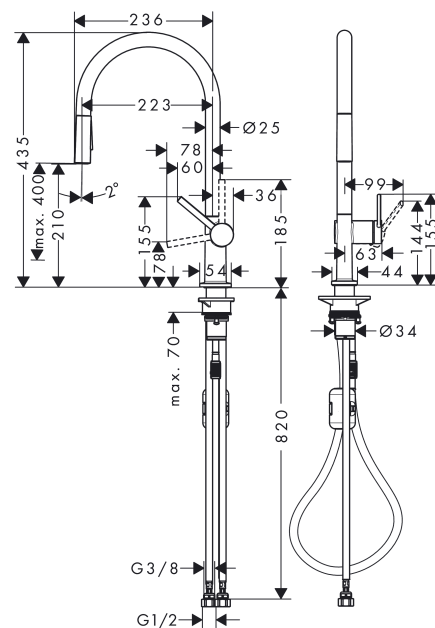

#### product features

- ComfortZone 210
- swivel range adjustable in 4 steps 60°, 110°, 150° or 360°
- laminar spray, shower spray
- lockable shower spray, spray returns through pressing spray diverter and spray returns automatically through handle closing
- quick connect hose
- connection dimension: DN15
- maximum flow rate at 3 bar: 6 l/min
- ceramic cartridge
- connection type: G 3/8 connections
- temperature limitation adjustable
- integrated non-return valve
- suitable for continuous flow water heaters
- extension length up to 50 cm
- tap hole with Ø 35 mm required

### Scale drawing

**Talis M54**  
**Single lever kitchen mixer 210, pull-out spray, 2jet**  
 Finish: **Matt Black** Article Number: **72800673**

**Flowchart**