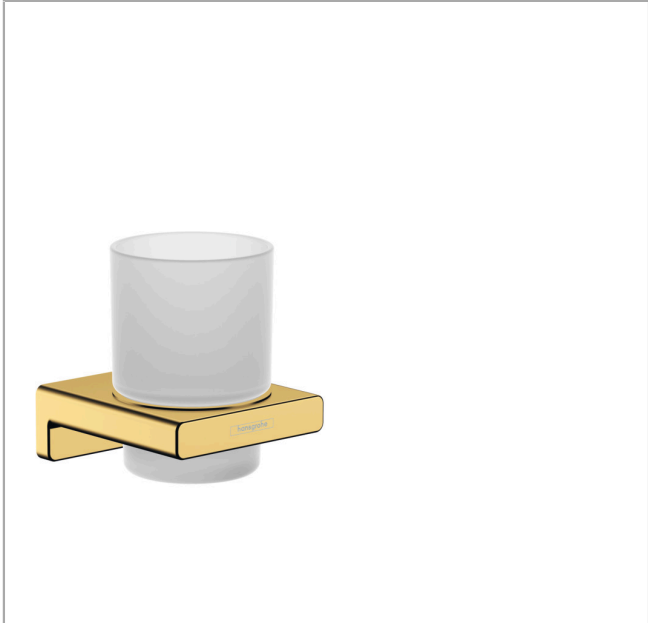

**AddStoris**  
**Toothbrush tumbler**  
 Surfaces: **Polished Gold Optic**    Article Number: **41749990**

Description

Design awards

reddot winner 2021

Product image

Scale drawing