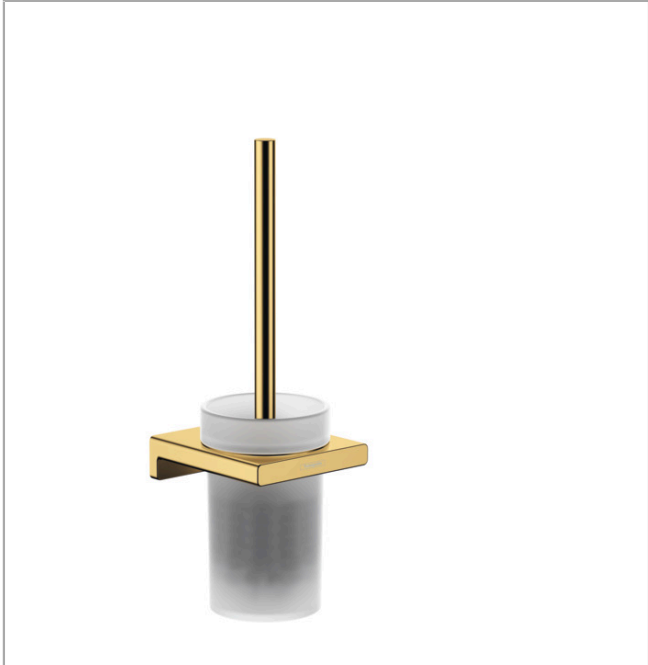

AddStoris

Toilet brush holder wall-mounted

Surfaces: **Polished Gold Optic** Article Number: **41752990**

Description

Design awards

reddot winner 2021

Product image

Scale drawing