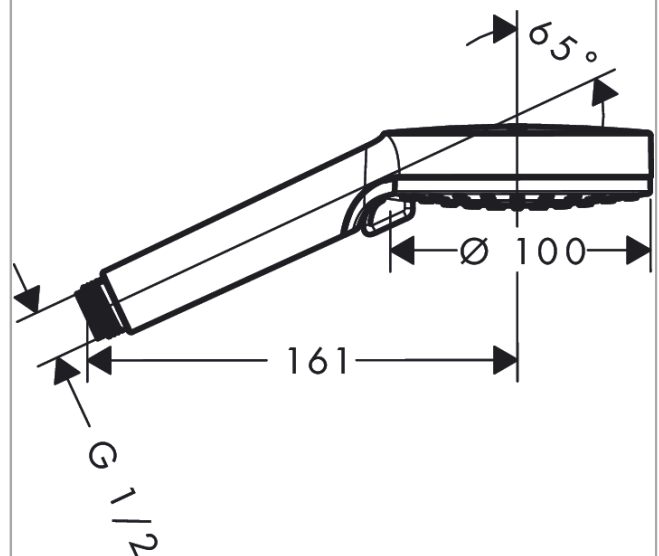

Scale drawing