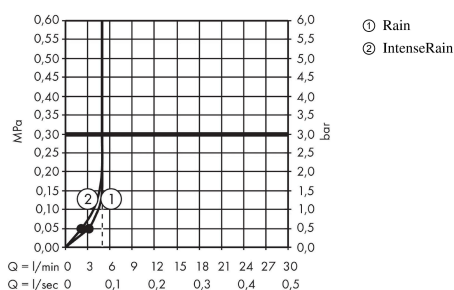

Flowchart

The consumption was measured in combination with the appropriate fittings (thermostat/mixer/ in-wall valve) to reflect actual application in practice.