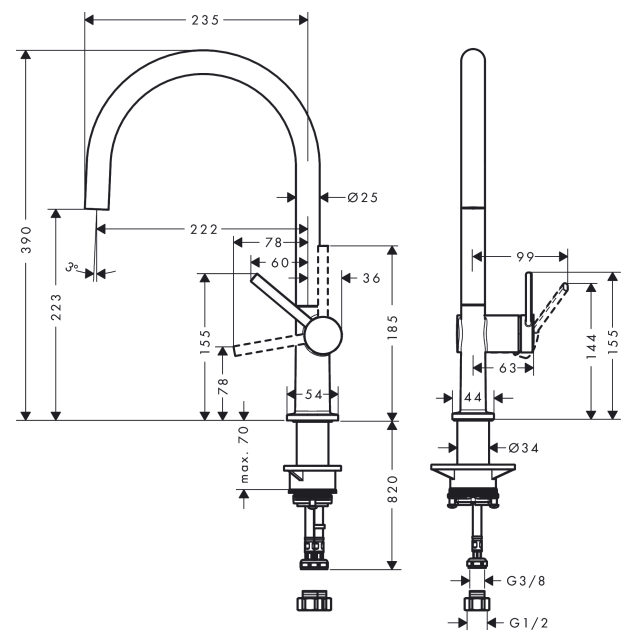

Talis M54

Single lever kitchen mixer 220, 1jet

Finish: **Matt Black** Article Number: **72804673**

Description

product features

- ComfortZone 220
- swivel range adjustable in 4 steps 60°, 110°, 150° or 360°
- laminar spray
- connection dimension: DN15
- maximum flow rate at 3 bar: 4,5 l/min
- ceramic cartridge
- connection type: G 3/8 connections
- temperature limitation adjustable
- suitable for continuous flow water heaters
- tap hole with Ø 35 mm required

Technology

Design awards

reddot winner 2020

Certificates

Product image

Scale drawing

Flowchart