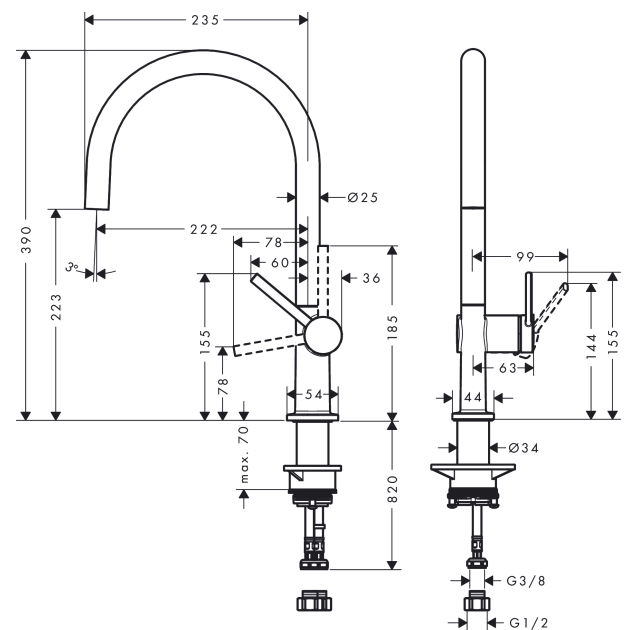

Talis M54
Single lever kitchen mixer 220, 1jet
 Finish: **Chrome** Article Number: **72804003**

Description

product features

- ComfortZone 220
- swivel range adjustable in 4 steps 60°, 110°, 150° or 360°
- laminar spray
- connection dimension: DN15
- maximum flow rate at 3 bar: 4,5 l/min
- ceramic cartridge
- connection type: G 3/8 connections
- temperature limitation adjustable
- suitable for continuous flow water heaters
- tap hole with Ø 35 mm required

Technology

Design awards

reddot winner 2020

Certificates

Product image

Scale drawing

Flowchart