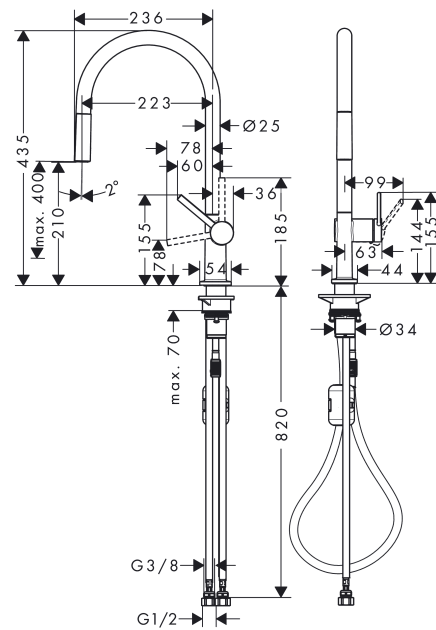

#### product features

- ComfortZone 210
- swivel range adjustable in 4 steps 60°, 110°, 150° or 360°
- laminar spray
- quick connect hose
- connection dimension: DN15
- maximum flow rate at 3 bar: 6 l/min
- ceramic cartridge
- connection type: G 3/8 connections
- temperature limitation adjustable
- integrated non-return valve
- suitable for continuous flow water heaters
- extension length up to 50 cm
- tap hole with Ø 35 mm required

### Scale drawing

**Talis M54**

**Single lever kitchen mixer 210, pull-out spout, 1jet**

**Finish: Matt Black Article Number: 72802673**

**Flowchart**