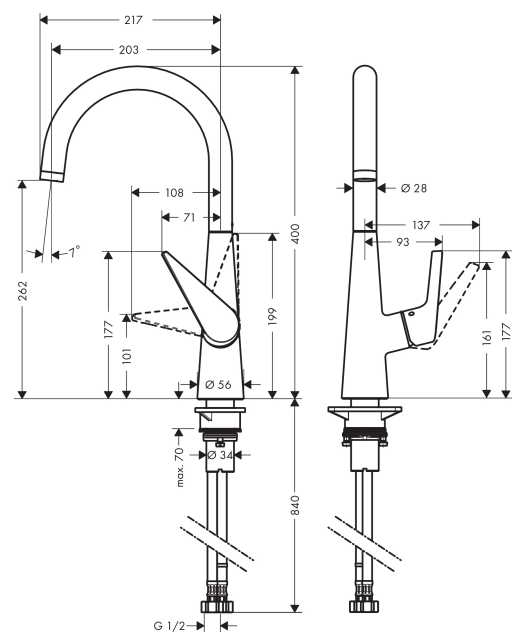

Talis M51

Single lever kitchen mixer 260, 1jet

Surfaces: **Chrome** Article Number: **72810003**

Description

product features

- ComfortZone 260
- swivel range adjustable in 3 steps 110°, 150° or 360°
- normal spray
- maximum flow rate at 3 bar: 8.4 l/min
- suitable for continuous flow water heaters

Technology

Certificates

Product image

Scale drawing

Flowchart