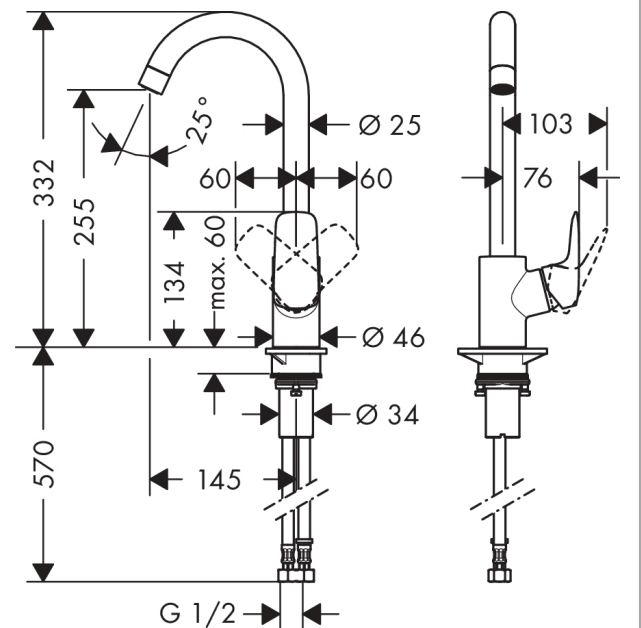

Logis M31

Single lever kitchen mixer 260, 1jet

Surfaces: **Chrome** Article Number: **71835003**

Description

product features

- handle can be positioned on the right or left
- ComfortZone 260
- swivel range adjustable in 3 steps 110°, 150° or 360°
- normal spray
- maximum flow rate at 3 bar: 7 l/min
- suitable for continuous flow water heaters

Technology

Certificates

Product image

Scale drawing

Flowchart