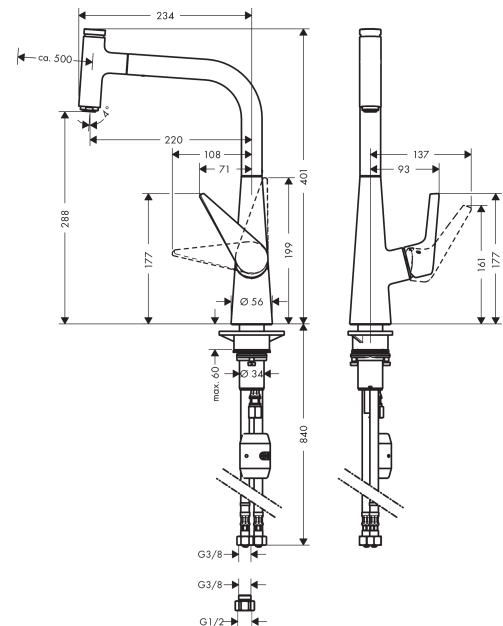

Talis Select M51
Single lever kitchen mixer 300, pull-out spout, 1jet
 Surfaces: **Chrome** Article Number: **72821003**

Description

product features

- ComfortZone 300
- swivel range adjustable in 2 steps to 110° or 150°
- normal spray
- Select button for a comfortable start/stop of the water flow
- MagFit magnetic shower support
- maximum flow rate at 3 bar: 8.4 l/min
- suitable for continuous flow water heaters

Technology

Certificates

Product image

Scale drawing

Flowchart