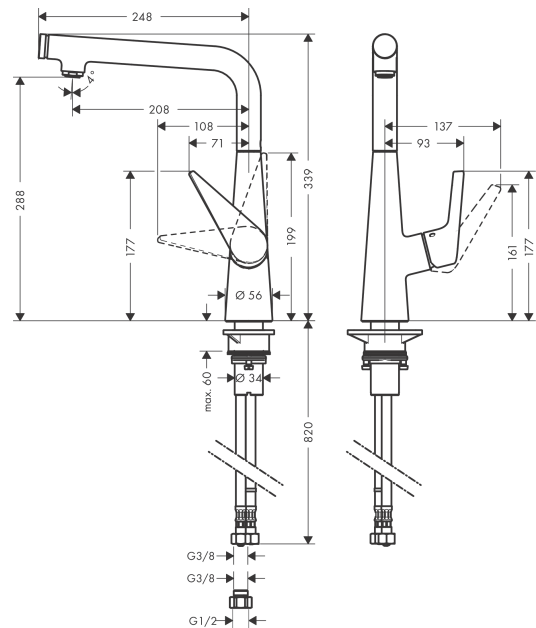

Talis Select M51

Single lever kitchen mixer 300, 1jet

Surfaces: **Chrome** Article Number: **72820003**

Description

product features

- ComfortZone 300
- swivel range adjustable in 3 steps 110°, 150° or 360°
- normal spray
- Select button for a comfortable start/stop of the water flow
- maximum flow rate at 3 bar: 8.4 l/min
- suitable for continuous flow water heaters

Technology

Certificates

Product image

Scale drawing

Flowchart